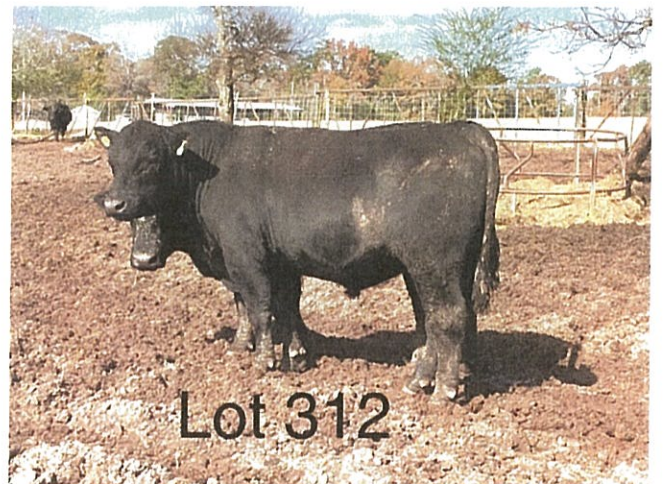

Lot 307

Lot 308

Lot 309

Lot 310

Lot 311

Lot 312

313 JSC PF Rito 947		Angus				
Collins Farms-AL						
Born:	9/18/17	Tattoo:	947	Reg#	19149823	
Sire:	Wiseners Rito 1508 of 910		Reg#	18436912		
MGS:	Plattemere Weigh Up K360		Reg#	16692552		
BWT	WWT	BW	WW	YW	M	SC
64	696	-0.1	56	91	24	40
Adj WW/Ratio: 102		20%	45%	60%	55%	